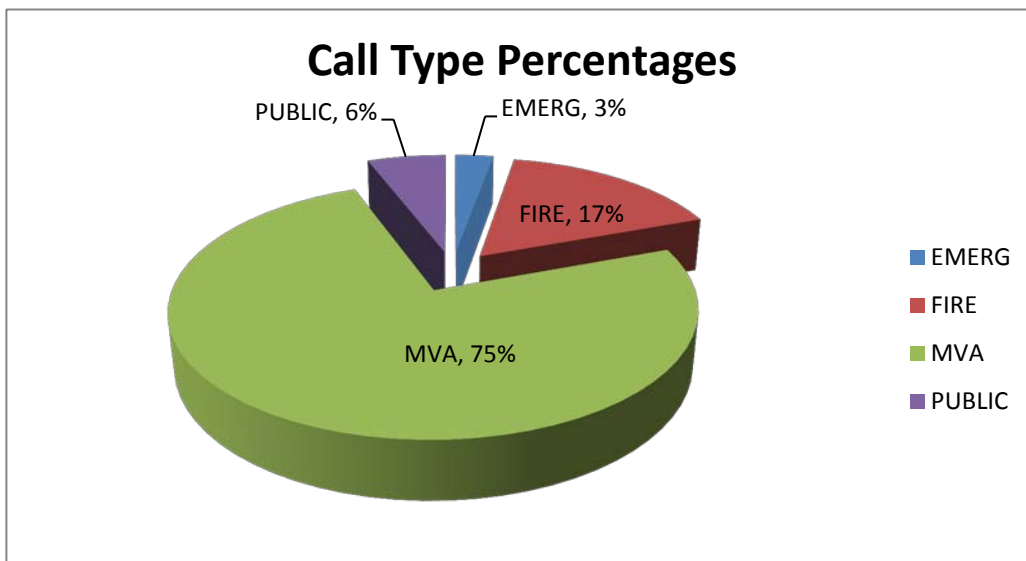

Knoxville Volunteer Emergency Rescue Squad  
Status Run Statistics 2018

January 2018 - June 2018		
ALARM TYPE	COUNT	PERCENTAGE
EMERG	27	3%
FIRE	159	17%
MVA	715	75%
PUBLIC	56	6%
<b>TOTAL CALLS</b>	<b>957</b>	

January 2018		
ALARM TYPE	COUNT	PERCENTAGE
EMERG	6	4%
FIRE	31	19%
MVA	123	74%
PUBLIC	6	4%
<b>TOTAL CALLS</b>	166	

June 2018		
ALARM TYPE	COUNT	PERCENTAGE
EMERG	3	2%
FIRE	28	17%
MVA	121	73%
PUBLIC	13	8%
<b>TOTAL CALLS</b>	165	