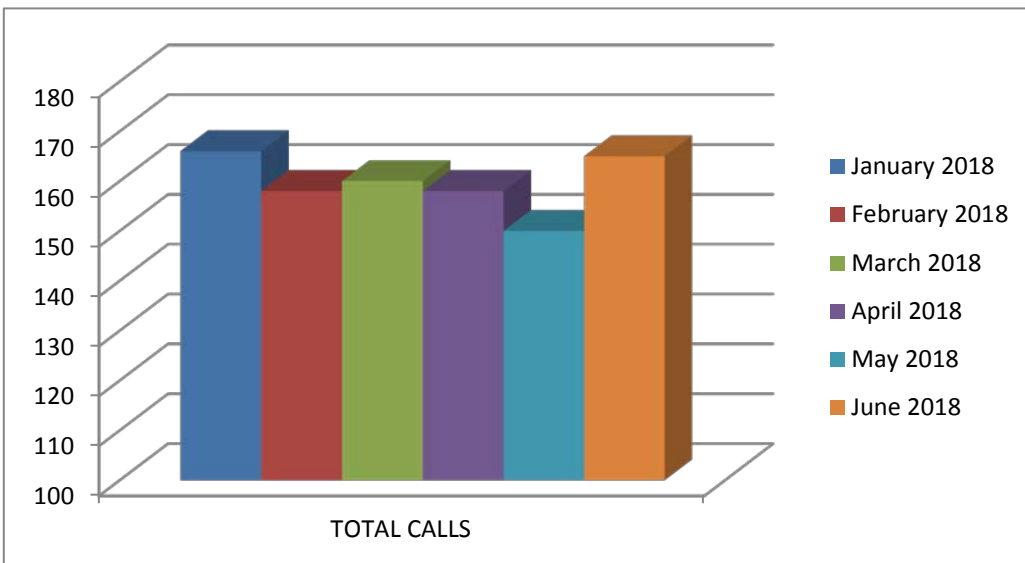

Knoxville Volunteer Emergency Rescue Squad  
Status Run Statistics 2018

January 2018 - June 2018		
ALARM TYPE	COUNT	PERCENTAGE
EMERG	27	3%
FIRE	159	17%
MVA	715	75%
PUBLIC	56	6%
<b>TOTAL CALLS</b>	<b>957</b>	

January 2018		
ALARM TYPE	COUNT	PERCENTAGE
EMERG	6	4%
FIRE	31	19%
MVA	123	74%
PUBLIC	6	4%
<b>TOTAL CALLS</b>	166	

June 2018		
ALARM TYPE	COUNT	PERCENTAGE
EMERG	3	2%
FIRE	28	17%
MVA	121	73%
PUBLIC	13	8%
<b>TOTAL CALLS</b>	165	